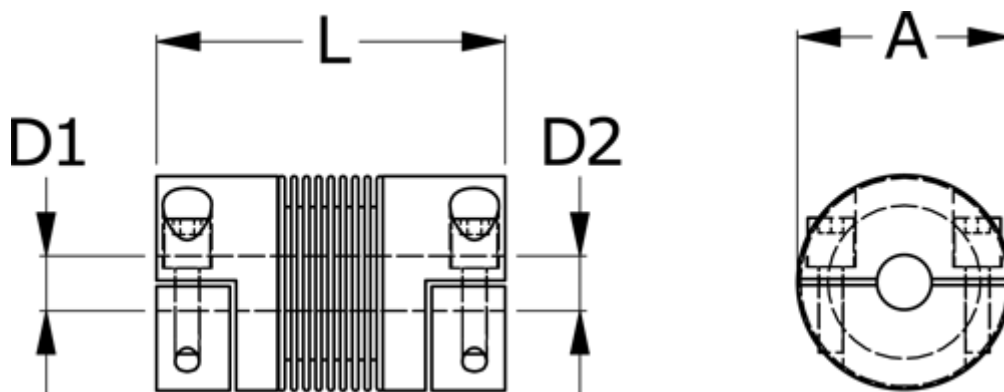

# Data Sheet

Article number: 33302H01000572022

Description: Bellow coupling type 2H size100  
Length 57 mm, bore 20/22 mm

## Measures

|                      |        |
|----------------------|--------|
| A                    | = 40.5 |
| D1                   | = 20   |
| D2                   | = 22   |
| L                    | = 57   |
| Nom. torque NM (Tkn) | = 10   |